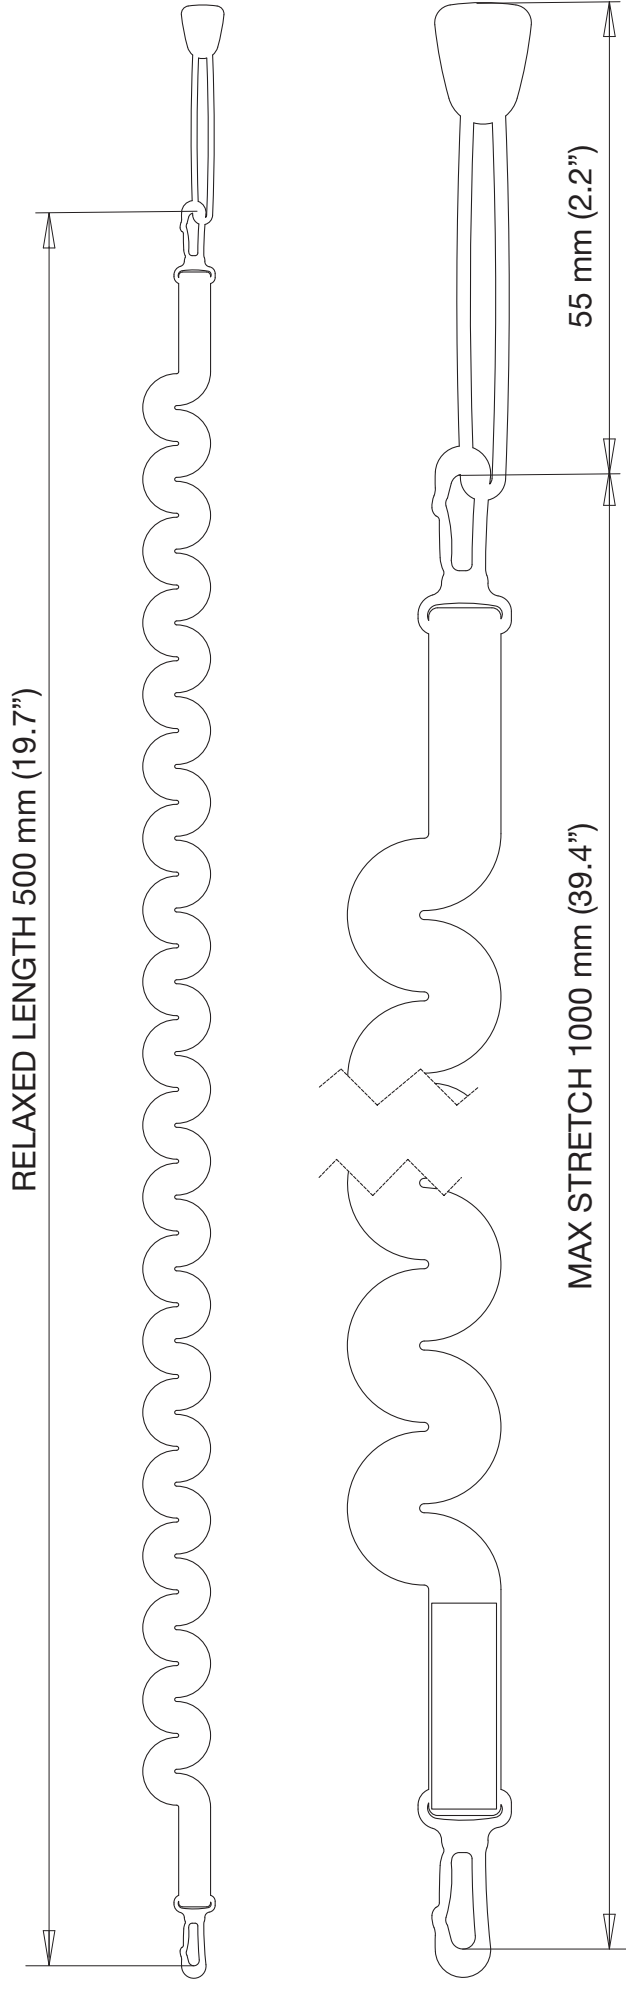

USA
email: usasales@scanstrut.com
tel: +1 860 308 1416

Rest of the world
email: sales@scanstrut.com
tel: +44 (0) 1392 531280

ROKK Mini Tether Accessory **RL-TETH**

MAX LOAD 5Kg* (11 Lbs)

*For the tethering of handheld devices, not to be used as a personal safety device.

SCANSTRUT
outdoor . technologies .