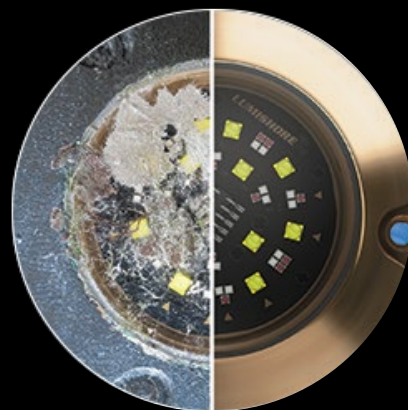

Why use Lightspeed™?

Lightspeed is an easy-to-use foul-release coating. It provides great coverage while being extremely low maintenance.

Don't risk damaging your underwater lights caused by scraping away hard marine growth! Protect them and extend their life span with Lightspeed.

Lightspeed protects your aesthetic features, while not interfering with the light transmittance.

Trust Lightspeed to keep your lights shining bright while you enjoy your time on the water.

Protect their functionality, extend their life span and save yourself time cleaning with Lightspeed, a long-lasting, easy-to-apply clear coat.